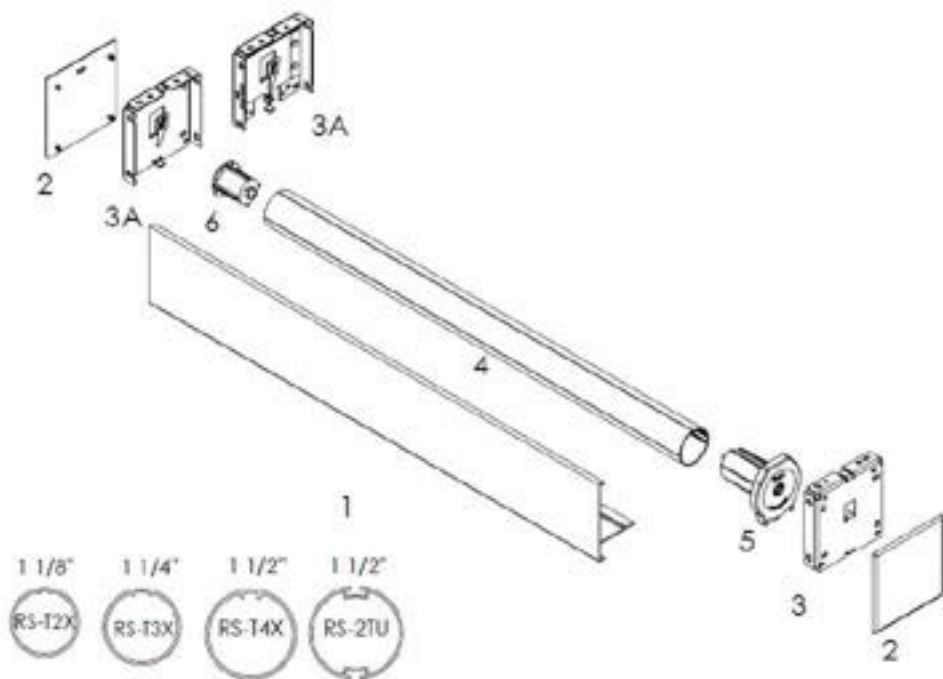

3" Fascia System with XR8/12 Clutch & Plug End

#	DESCRIPTION	ITEM #			
1	3" Fascia	Square 	Square with F.I. 	Curve 	Curve with F.I. 
		RS-SA1~5	RS-TA1~5	RS-SB1~5	RS-ST1~5
2	3" Fascia End Cap	RS-UH1~5/VT1~5	RS-VH1~5	RS-UJ1~5	RS-VN1~5
3A	3" Fascia Bracket for #8 Clutch	RS-UE1~5			
3B	3" Adj. Fascia Bracket for #8 Clutch	RS-UEA~E			
4	Tube	1 1/8" 	1 1/4" 	1 1/2" 	1 1/2" 
		RS-T25/26	RS-T30/32/36	RS-T40/42/46	RS-2TU
5	XR8 Clutch	XR-1R1/5	-	-	-
	XR12 Clutch	-	XR-4R1/5/4R6	XR-5R1/5/5R6/0	XR-5X1/5X6
6	Plug End	XR-E05/1	XR-E11/5	Z10A/E	Z10B/F

3" Fascia System with XR16 Clutch & Plug End

#	DESCRIPTION	ITEM #			
1	3" Fascia	Square	Square with F.I.	Curve	Curve with F.I.
		RS-SA1~5	RS-TA1~5	RS-SB1~5	RS-ST1~5
2	3" Fascia End Cap	RS-UH1~5/VT1~5	RS-VH1~5	RS-UJ1~5	RS-VN1~5
3A	3" Fascia Bracket for #16 Clutch	RS-UF1~5			
3B	3" Adj. Fascia Bracket for #16 Clutch	RS-UFA~E			
4	Tube	1 1/2"		1 1/2"	
		RS-T40/42/46		RS-2TU	
5	XR16 Clutch	XR-2R1/5		XR-2X1/5	
6	Plug End	Z-10A/E		Z-10B/F	

4" Fascia System with XR16/24 Clutch & Plug End

#	DESCRIPTION	ITEM #			
1	4" Fascia	Square 	Square with F.I. 	Curve 	Curve with F.I. 
		RS-SC1~5	RS-TB1~5	RS-SD1~5	RS-SU1~5
2	4" Fascia End Cap	RS-UI1~5/VU1~5	RS-VI1~5	RS-UK1~5	RS-VP1~5
3A	4" Fascia Bracket for #16 & #24 Clutch	RS-UG1~5			
3B	4" Adj. Fascia Bracket for #16 & #24 Clutch	RS-UGA~E			
4	Tube	1 1/2" 	1 1/2" 	1 3/4" 	2" 
		RS-T40/42/46	RS-2TU	RS-3TU/RS-T76	RS-T52/56/57
5	XR16 Clutch/ XR24 Clutch	XR-2R1/5 XR-7R1/5	XR-2X1/5 XR-7X1/5	XR-3X1/5 XR-8X1/5	XR-2R1/5 XR-7R1/5
6	Plug End	Z-10A/E	Z-10B/F	Z-10C/D	Z10A/E
7	Adaptor	-	-	-	Z-10G/H

XR24 with 2.25" Projection Bracket

XR-11*

Z-10*

XR-7R*/7X*/8X*

XR-11*