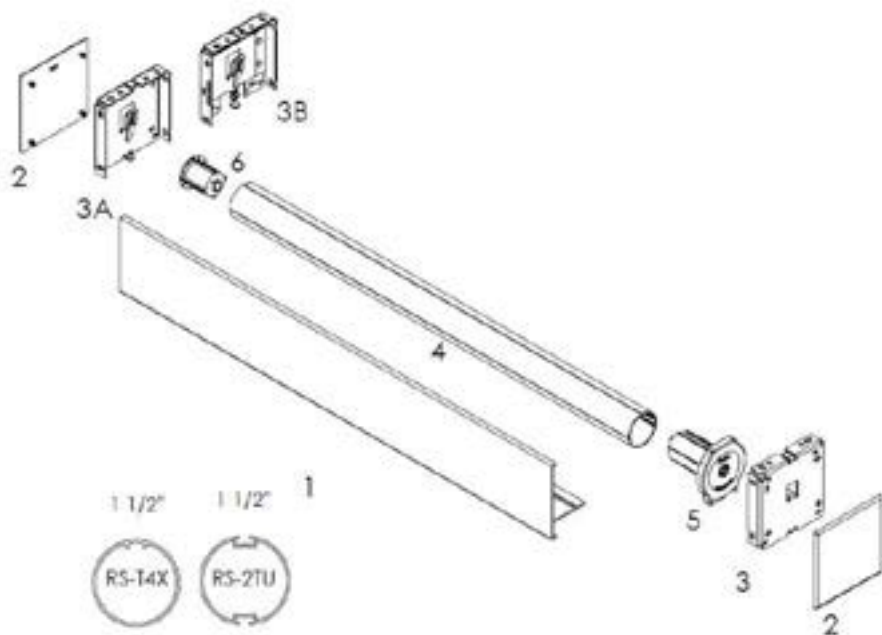

3" Fascia System with XR8/12 Clutch & Plug End

#	DESCRIPTION	ITEM #			
1	3" Fascia	Square 	Square with F.I. 	Curve 	Curve with F.I. 
		RS-SA1~5	RS-TA1~5	RS-SB1~5	RS-ST1~5
2	3" Fascia End Cap	RS-UH1~5/VT1~5	RS-VH1~5	RS-UJ1~5	RS-VN1~5
3A	3" Fascia Bracket for #8 Clutch	RS-UE1~5			
3B	3" Adj. Fascia Bracket for #8 Clutch	RS-UEA~E			
4	Tube	1 1/8" 	1 1/4" 	1 1/2" 	1 1/2" 
		RS-T25/26	RS-T30/32/36	RS-T40/42/46	RS-2TU
5	XR8 Clutch	XR-1R1/5	-	-	-
	XR12 Clutch	-	XR-4R1/5/4R6	XR-5R1/5/5R6/0	XR-5X1/5X6
6	Plug End	XR-E05/1	XR-E11/5	Z10A/E	Z10B/F

3" Fascia System with XR16 Clutch & Plug End

#	DESCRIPTION	ITEM #			
1	3" Fascia	Square	Square with F.I.	Curve	Curve with F.I.
		RS-SA1~5	RS-TA1~5	RS-SB1~5	RS-ST1~5
2	3" Fascia End Cap	RS-UH1~5/VT1~5	RS-VH1~5	RS-UJ1~5	RS-VN1~5
3A	3" Fascia Bracket for #16 Clutch	RS-UF1~5			
3B	3" Adj. Fascia Bracket for #16 Clutch	RS-UFA~E			
4	Tube	1 1/2"		1 1/2"	
		RS-T40/42/46		RS-2TU	
5	XR16 Clutch	XR-2R1/5		XR-2X1/5	
6	Plug End	Z-10A/E		Z-10B/F	

4" Fascia System with XR16/24 Clutch & Plug End

#	DESCRIPTION	ITEM #			
1	4" Fascia	Square 	Square with F.I. 	Curve 	Curve with F.I. 
		RS-SC1~5	RS-TB1~5	RS-SD1~5	RS-SU1~5
2	4" Fascia End Cap	RS-UI1~5/VU1~5	RS-VI1~5	RS-UK1~5	RS-VP1~5
3A	4" Fascia Bracket for #16 & #24 Clutch	RS-UG1~5			
3B	4" Adj. Fascia Bracket for #16 & #24 Clutch	RS-UGA~E			
4	Tube	1 1/2" 	1 1/2" 	1 3/4" 	2" 
		RS-T40/42/46	RS-2TU	RS-3TU/RS-T76	RS-T52/56/57
5	XR16 Clutch/ XR24 Clutch	XR-2R1/5 XR-7R1/5	XR-2X1/5 XR-7X1/5	XR-3X1/5 XR-8X1/5	XR-2R1/5 XR-7R1/5
6	Plug End	Z-10A/E	Z-10B/F	Z-10C/D	Z10A/E
7	Adaptor	-	-	-	Z-10G/H

XR24 with 2.25" Projection Bracket

XR-11*

Z-10*

XR-7R*/7X*/8X*

XR-11*