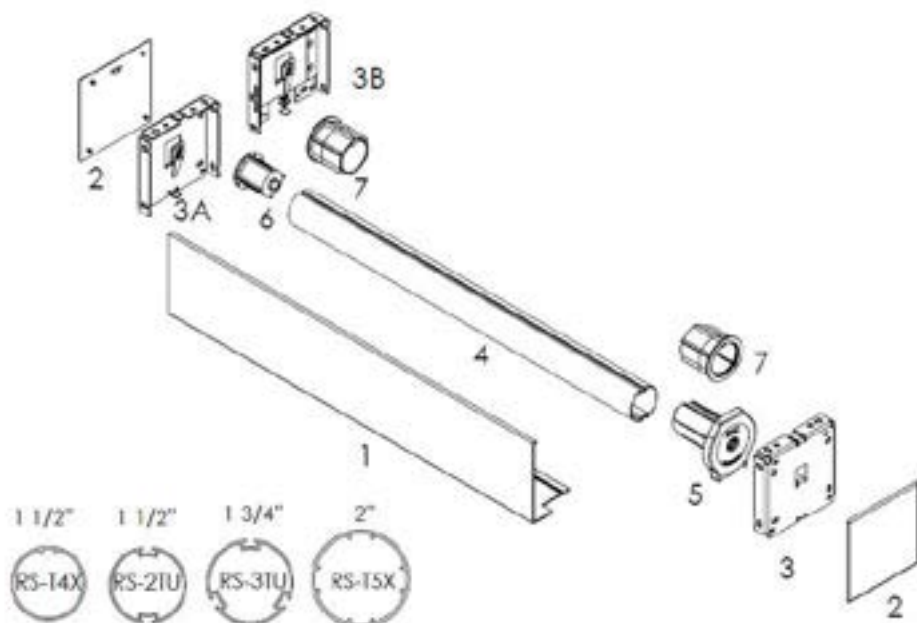

3" Fascia System with XR8/12 Clutch & Plug End

#	DESCRIPTION	ITEM #			
1	3" Fascia	Square 	Square with F.I. 	Curve 	Curve with F.I. 
		RS-SA1~5	RS-TA1~5	RS-SB1~5	RS-ST1~5
2	3" Fascia End Cap	RS-UH1~5/VT1~5	RS-VH1~5	RS-UJ1~5	RS-VN1~5
3A	3" Fascia Bracket for #8 Clutch	RS-UE1~5			
3B	3" Adj. Fascia Bracket for #8 Clutch	RS-UEA~E			
4	Tube	1 1/8" 	1 1/4" 	1 1/2" 	1 1/2" 
		RS-T25/26	RS-T30/32/36	RS-T40/42/46	RS-2TU
5	XR8 Clutch	XR-1R1/5	-	-	-
	XR12 Clutch	-	XR-4R1/5/4R6	XR-5R1/5/5R6/0	XR-5X1/5X6
6	Plug End	XR-E05/1	XR-E11/5	Z10A/E	Z10B/F

3" Fascia System with XR16 Clutch & Plug End

#	DESCRIPTION	ITEM #			
1	3" Fascia	Square	Square with F.I.	Curve	Curve with F.I.
		RS-SA1~5	RS-TA1~5	RS-SB1~5	RS-ST1~5
2	3" Fascia End Cap	RS-UH1~5/VT1~5	RS-VH1~5	RS-UJ1~5	RS-VN1~5
3A	3" Fascia Bracket for #16 Clutch	RS-UF1~5			
3B	3" Adj. Fascia Bracket for #16 Clutch	RS-UFA~E			
4	Tube	1 1/2"		1 1/2"	
		RS-T40/42/46		RS-2TU	
5	XR16 Clutch	XR-2R1/5		XR-2X1/5	
6	Plug End	Z-10A/E		Z-10B/F	

4" Fascia System with XR16/24 Clutch & Plug End

#	DESCRIPTION	ITEM #			
1	4" Fascia	Square 	Square with F.I. 	Curve 	Curve with F.I. 
		RS-SC1~5	RS-TB1~5	RS-SD1~5	RS-SU1~5
2	4" Fascia End Cap	RS-UI1~5/VU1~5	RS-VI1~5	RS-UK1~5	RS-VP1~5
3A	4" Fascia Bracket for #16 & #24 Clutch	RS-UG1~5			
3B	4" Adj. Fascia Bracket for #16 & #24 Clutch	RS-UGA~E			
4	Tube	1 1/2" 	1 1/2" 	1 3/4" 	2" 
		RS-T40/42/46	RS-2TU	RS-3TU/RS-T76	RS-T52/56/57
5	XR16 Clutch/ XR24 Clutch	XR-2R1/5 XR-7R1/5	XR-2X1/5 XR-7X1/5	XR-3X1/5 XR-8X1/5	XR-2R1/5 XR-7R1/5
6	Plug End	Z-10A/E	Z-10B/F	Z-10C/D	Z10A/E
7	Adaptor	-	-	-	Z-10G/H

XR24 with 2.25" Projection Bracket

XR-11*

Z-10*

XR-7R*/7X*/8X*

XR-11*