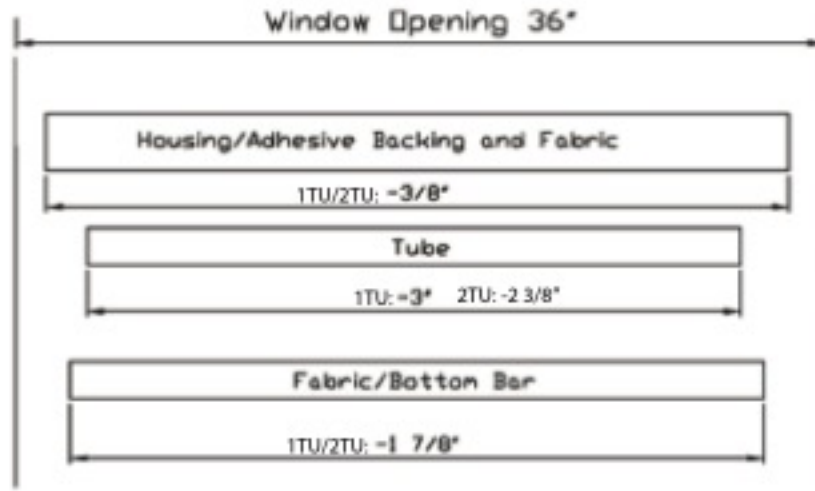

Tube and Fabric Deduction for Cordless Shade

When using ST-A02 Bracket

When using ST-A01 Bracket