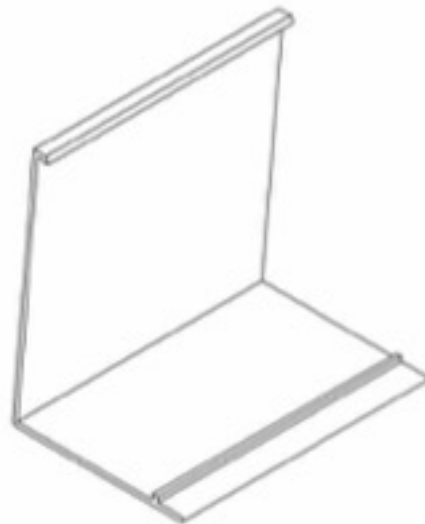

4" Square Fascia Valance