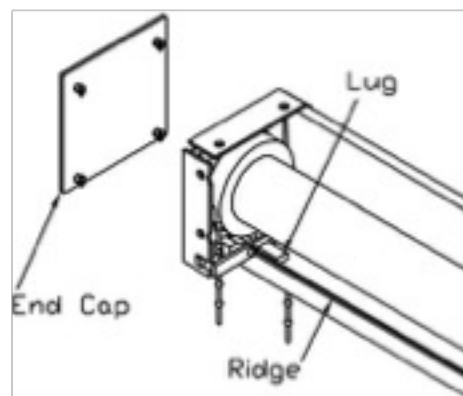

Fascia End Cap Installation