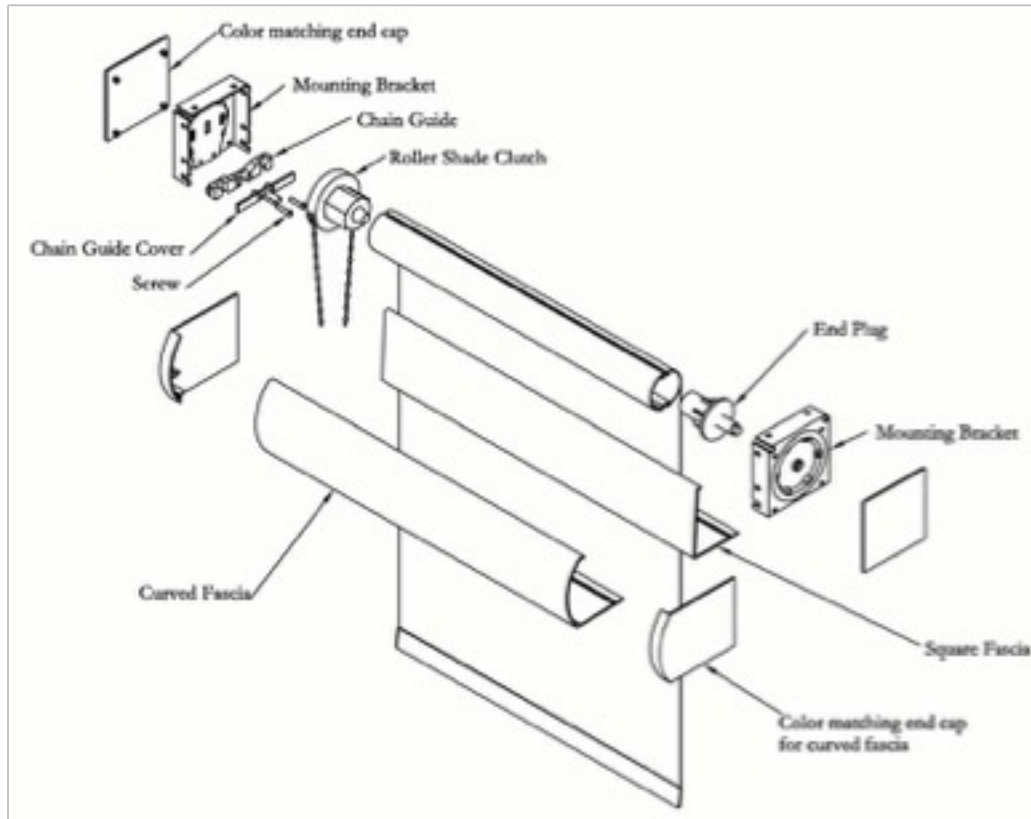

# Product Cut Sheet: Chain Operated Clutch with Square Fascia Valance

## Clutch Shade with 3" or 4" Square Fascia Valance

### Fascia Chain Guide Installation

### Fascia End Cap Installation