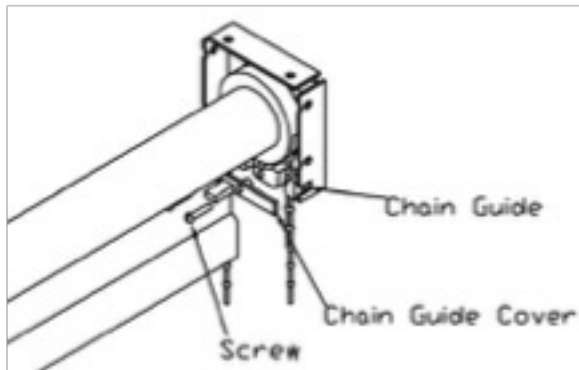

Fascia Chain Guide Installation