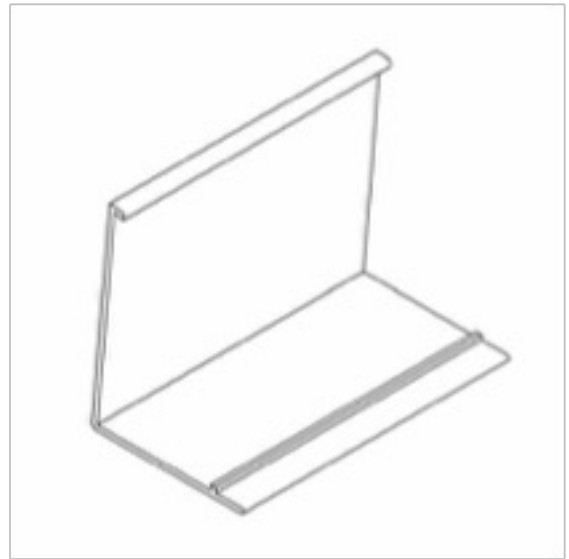

Product Cut Sheet: Chain Operated Clutch with Square Fascia Valance

3" Square Fascia Valance