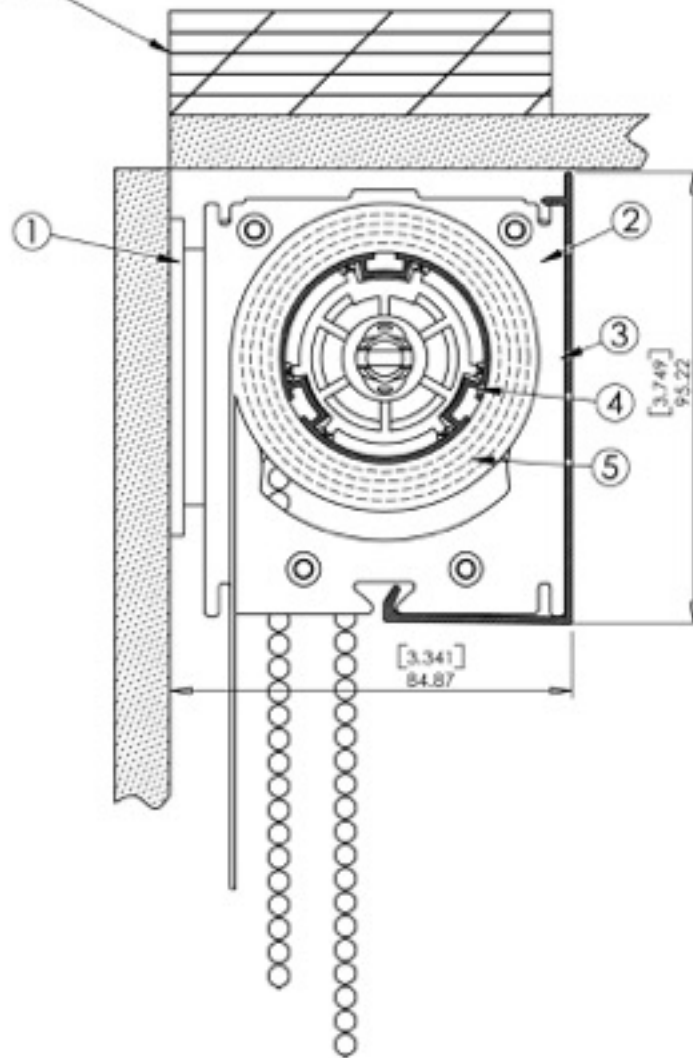

PLYWOOD  
BLOCKING

**Notes:**

1. Platinum Wall Mount Installation Bracket
2. Platinum Clutch (P24 - 24 lbs break strength)
3. Platinum Front Fascia - Extruded Aluminum
4. Platinum Roller Tube (1 3/4" OD)
5. Shade Cloth