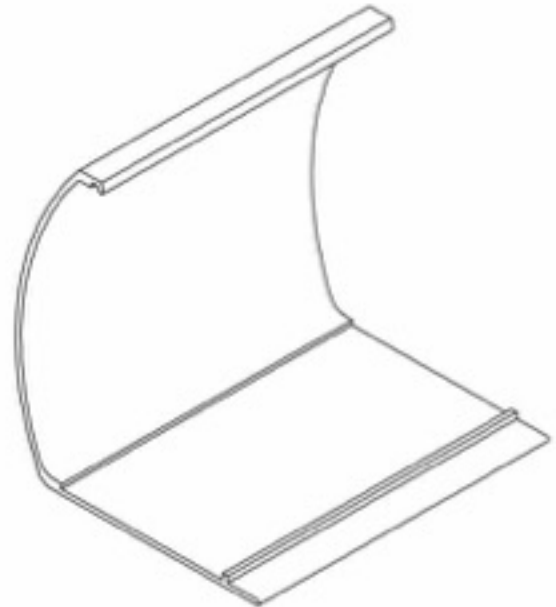

Product Cut Sheet: Chain Operated Clutch with Round Fascia Valance

Clutch Shade with 3" or 4" Round Fascia Valance

Fascia Chain Guide Installation

Fascia End Cap Installation

Product Cut Sheet: Chain Operated Clutch with Round Fascia Valance

3" Round Fascia Valance

4" Round Fascia Valance

Product Cut Sheet: Chain Operated Clutch with Round Fascia Valance

Round Fascia Clutch Installation – Bracket/Clutch Profile Detail

Fascia Clutch Installation – Adjustable Bracket Idler End Profile Detail