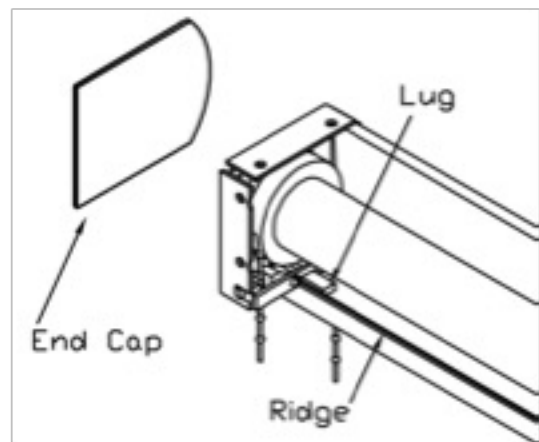

Product Cut Sheet: Chain Operated Clutch with Round Fascia Valance

Clutch Shade with 3" or 4" Round Fascia Valance

Fascia Chain Guide Installation

Fascia End Cap Installation

Product Cut Sheet: Chain Operated Clutch with Round Fascia Valance

3" Round Fascia Valance

4" Round Fascia Valance

Product Cut Sheet: Chain Operated Clutch with Round Fascia Valance

Round Fascia Clutch Installation – Bracket/Clutch Profile Detail

Fascia Clutch Installation – Adjustable Bracket Idler End Profile Detail