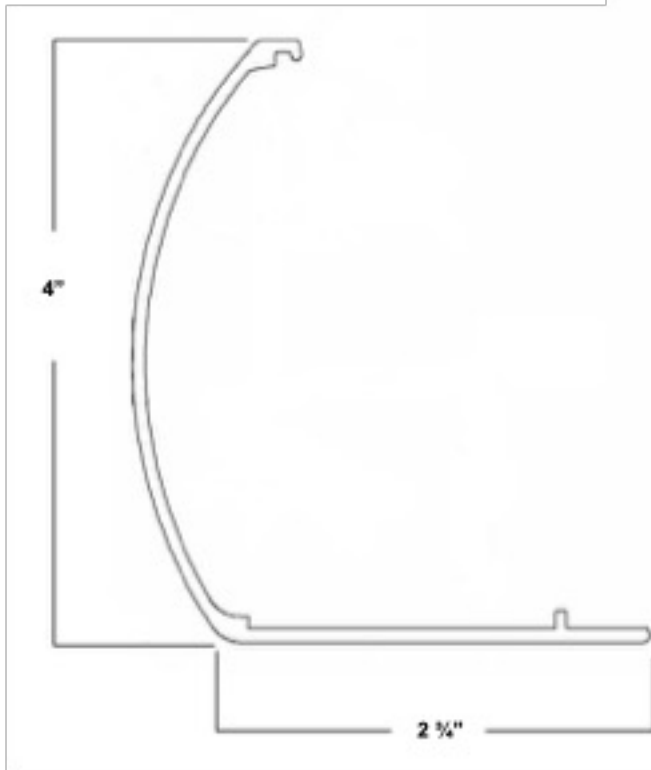

Product Cut Sheet: Chain Operated Clutch with Round Fascia Valance

Clutch Shade with 3" or 4" Round Fascia Valance

Fascia Chain Guide Installation

Fascia End Cap Installation

Product Cut Sheet: Chain Operated Clutch with Round Fascia Valance

3" Round Fascia Valance

4" Round Fascia Valance

Product Cut Sheet: Chain Operated Clutch with Round Fascia Valance

Round Fascia Clutch Installation – Bracket/Clutch Profile Detail

Fascia Clutch Installation – Adjustable Bracket Idler End Profile Detail