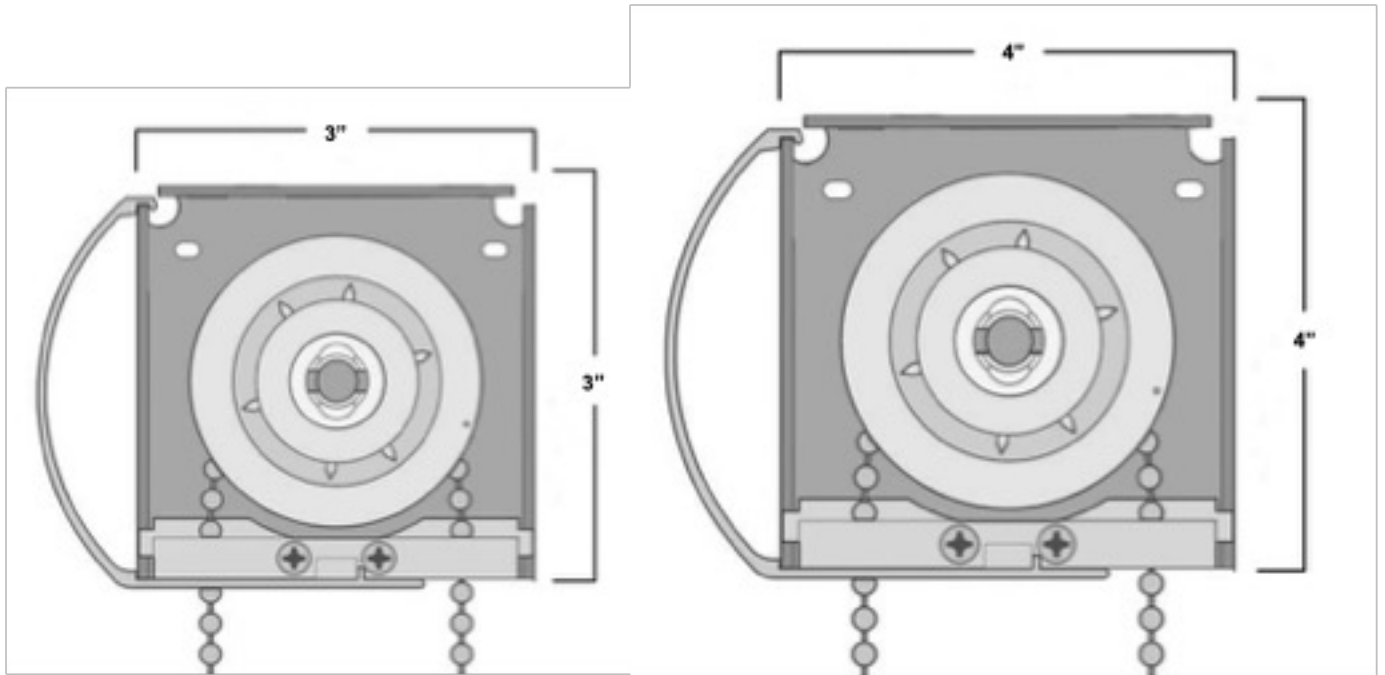

Product Cut Sheet: Chain Operated Clutch with Round Fascia Valance

Clutch Shade with 3" or 4" Round Fascia Valance

Fascia Chain Guide Installation

Fascia End Cap Installation

Product Cut Sheet: Chain Operated Clutch with Round Fascia Valance

3" Round Fascia Valance

4" Round Fascia Valance

Product Cut Sheet: Chain Operated Clutch with Round Fascia Valance

Round Fascia Clutch Installation – Bracket/Clutch Profile Detail

Fascia Clutch Installation – Adjustable Bracket Idler End Profile Detail