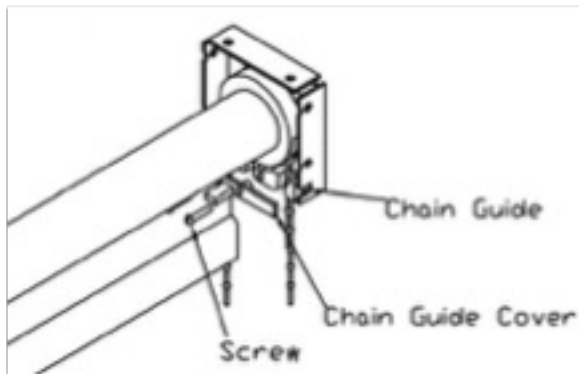

Product Cut Sheet: Chain Operated Clutch with Round Fascia Valance

Clutch Shade with 3" or 4" Round Fascia Valance

Fascia Chain Guide Installation

Fascia End Cap Installation

Product Cut Sheet: Chain Operated Clutch with Round Fascia Valance

3" Round Fascia Valance

4" Round Fascia Valance

Product Cut Sheet: Chain Operated Clutch with Round Fascia Valance

Round Fascia Clutch Installation – Bracket/Clutch Profile Detail

Fascia Clutch Installation – Adjustable Bracket Idler End Profile Detail