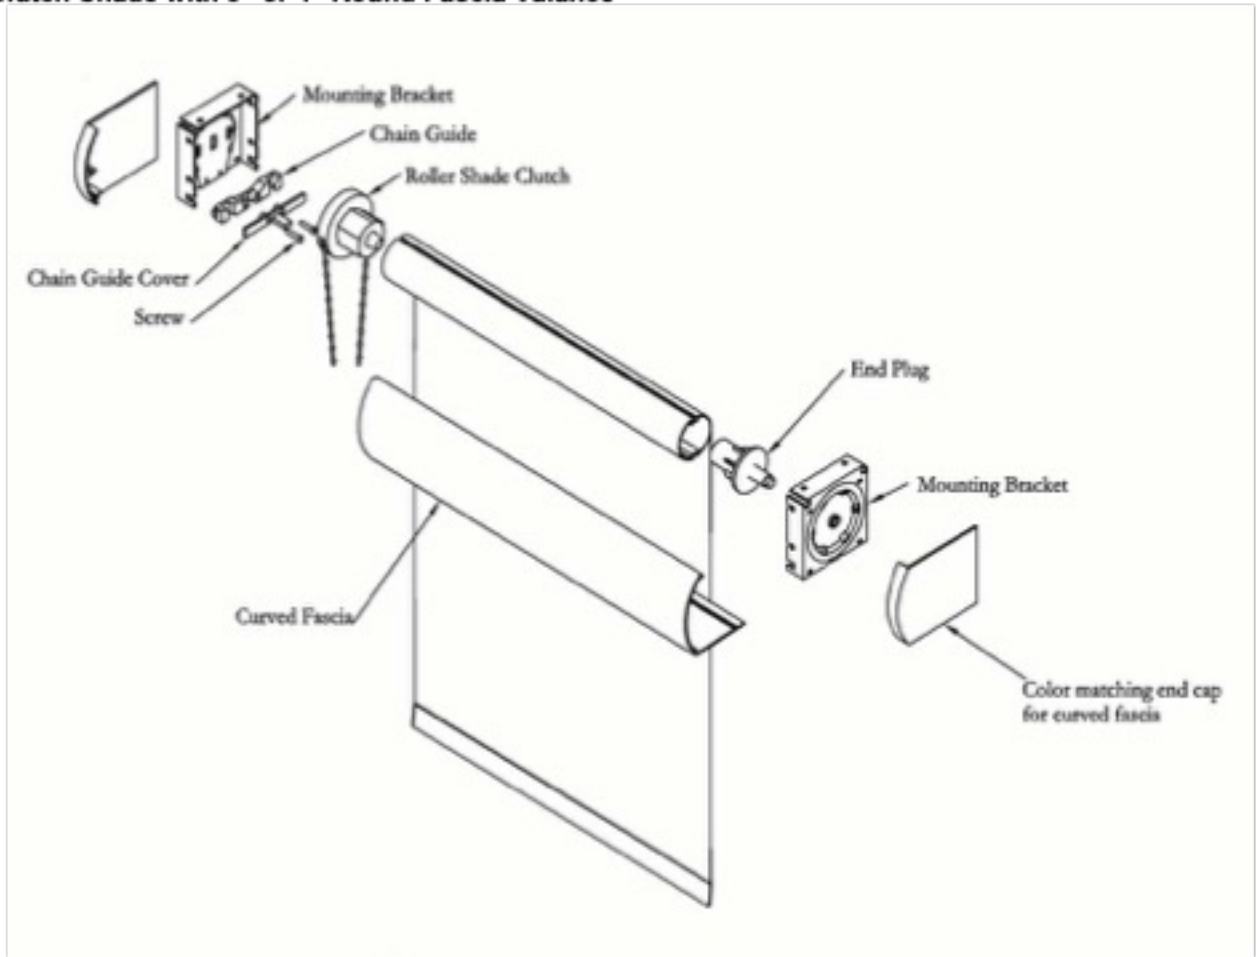

Product Cut Sheet: Chain Operated Clutch with Round Fascia Valance

Clutch Shade with 3" or 4" Round Fascia Valance

Fascia Chain Guide Installation

Fascia End Cap Installation

Product Cut Sheet: Chain Operated Clutch with Round Fascia Valance

3" Round Fascia Valance

4" Round Fascia Valance

Product Cut Sheet: Chain Operated Clutch with Round Fascia Valance

Round Fascia Clutch Installation – Bracket/Clutch Profile Detail

Fascia Clutch Installation – Adjustable Bracket Idler End Profile Detail