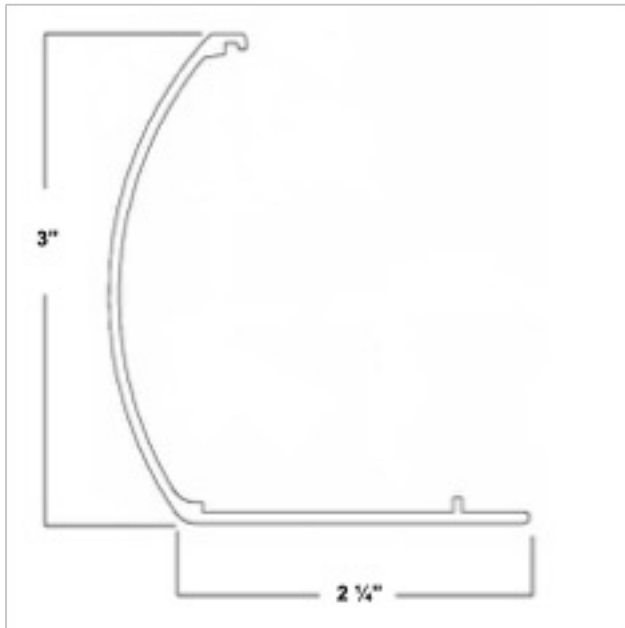

Product Cut Sheet: Chain Operated Clutch with Round Fascia Valance

Clutch Shade with 3" or 4" Round Fascia Valance

Fascia Chain Guide Installation

Fascia End Cap Installation

Product Cut Sheet: Chain Operated Clutch with Round Fascia Valance

3" Round Fascia Valance

4" Round Fascia Valance

Product Cut Sheet: Chain Operated Clutch with Round Fascia Valance

Round Fascia Clutch Installation – Bracket/Clutch Profile Detail

Fascia Clutch Installation – Adjustable Bracket Idler End Profile Detail