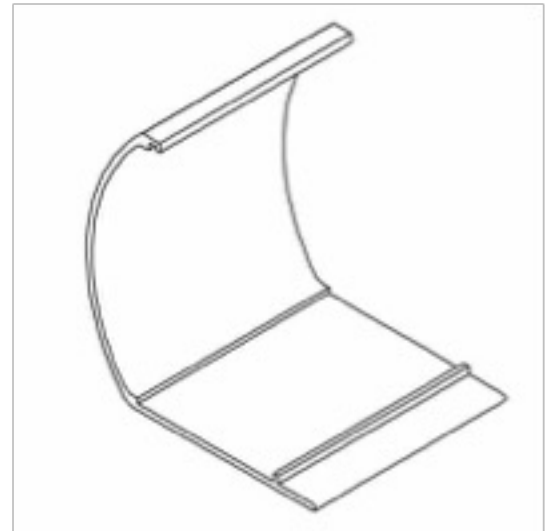

Product Cut Sheet: Chain Operated Clutch with Round Fascia Valance

Clutch Shade with 3" or 4" Round Fascia Valance

Fascia Chain Guide Installation

Fascia End Cap Installation

Product Cut Sheet: Chain Operated Clutch with Round Fascia Valance

3" Round Fascia Valance

4" Round Fascia Valance

Product Cut Sheet: Chain Operated Clutch with Round Fascia Valance

Round Fascia Clutch Installation – Bracket/Clutch Profile Detail

Fascia Clutch Installation – Adjustable Bracket Idler End Profile Detail